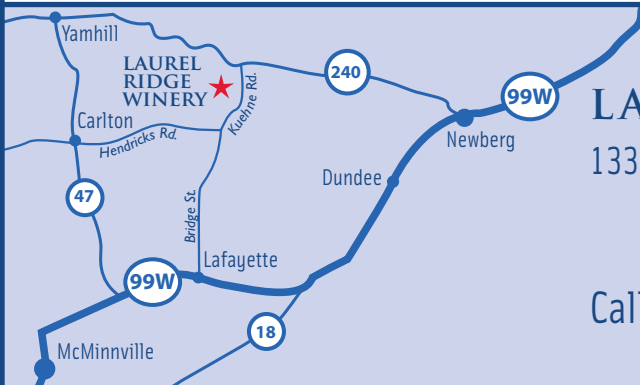

AUGUST 10, 2013

10 AM — 4 PM

CRUISE TO LAUREL RIDGE WINERY

FOR THE FIRST ANNUAL

CAR AND MOTORCYCLE SHOW

Net show and tasting fees benefit
Tribute to the Troops
www.TributetotheTroops.org
Oregon chapter

Pre-Registration: **\$10.00**
Register at the event: **\$15.00**

Raffle
Awards
Goodie Bag

Live Music By

The Vintage Knights

Food
Wine Tasting
T-shirts

LAUREL RIDGE WINERY
13301 NE Kuehne Road, Carlton, Oregon, 503 852-7050

Call **503-538-4729** for more information.

Support the families and children of our fallen soldiers

LAUREL RIDGE WINERY

FIRST ANNUAL

CAR AND MOTORCYCLE SHOW

REGISTRATION

NAME:

FIRST

LAST

ADDRESS: